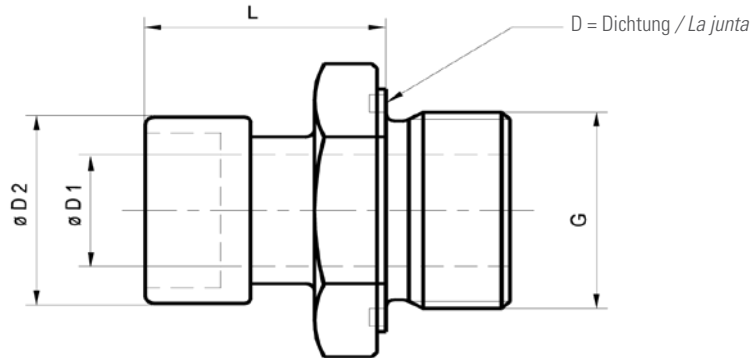

SSKV-Einschraubmuffe

Manguito roscado SSKV

System: Steckschalenklemmverbindung DBP
Sistema: Conexiones de enchufe con brida de apriete DBP

Prange GmbH
Schlauch & Armaturentechnik

Standardausführung:
Dichtungssatz NBR / POM,
Armatur Stahl verzinkt,
DIN 50961-Fe-Zn12c-C

Versión estándar:
Juego de juntas CNB / POM,
accesorio acero galvanizado,
DIN 50961-Fe-Zn12c-C

Schlaucharmaturen für Schläuche nach DIN EN 853-856
Accesorios para mangueras según DIN EN 853-856

Stand: Februar 2011 Technische Änderungen vorbehalten / Salvo modificaciones técnicas

DN DN	Maximaler Arbeitsdruck (bar) Presión de trabajo máxima (bares)					D1 mm	D2 mm	L mm	G Zoll	Line Pipe	Bestell-Nr. Nº de pedido
	Schlauch Typen Tipos de manguera										
	2ST	4SP	4SH	R13	R15						
10	275	445				7,0	20,0	32,0	3/8		NV103004
12	275					9,8	22,0	35,0	1/2		NV123006
12		415				10,0	24,0	35,0	1/2		HV123003
20	215	350				15,0	28,0	38,0	3/4		NV203009
20			420	350	420	15,0	30,0	43,0	3/4		HV203005
25	165	320				19,0	33,0	43,0	1		NV253008
25			385	350	420	20,0	36,0	47,0	1		HV253007
32	140	210				24,0	39,8	51,0	1,1/4		NV323023
32			350	350	420	24,0	44,0	53,0	1,1/4		HV323007
32			350	350	420	24,0	44,0	53,0	1,1/2		HV323008
32			350	350	420	24,0	44,0	57,0		2"	HV323005
40	100	185				32,0	53,0	48,0	1,1/2		NV403006
40			290	350	420	30,0	54,0	53,0	1,1/2		HV403010
40			290	350	420	30,0	54,0	62,0		2"	HV403004
50	90	175				44,0	65,0	58,0	2		NV503002
50			250	350		40,0	70,0	60,0	2		HV503001
50			250	350		40,0	70,0	70,0		2"	HV503006
65	350					50,0	84,0	78,5	2,1/2		HV653001
65	70					55,0	75,0	59,0	2,1/2		NV653002
80	70					70,0	99,3	78,0	3		NV803003
100	64					87,0	118,0	79,0	3		NV863003
125	64					100,0	127,0	77,0	4		NV893001
150	64					138,0	176,0				NV903001

Systeme für Industrie und Handel

Prange GmbH • Waldweg 12 • 45549 Sprockhövel • Büro und Lager • Zum Ludwigstal 3a • 45527 Hattingen-Holthausen
Tel.: +49-(0)2324-311 21 / -22 • Fax: +49-(0)2324-311 23 • info@sskv-prange.de • www.sskv-prange.de